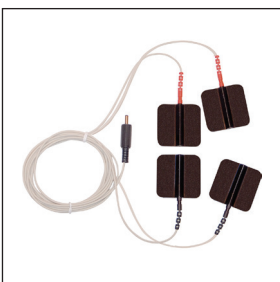

## ENAR Adhesive Pads

\$30

Adhesive Pads are reusable. Supplied in a pack of 8 Small pads, 4 Large pads, 2 X-Large or 2 Butterfly pairs. Useful in applying to any areas requiring extended ENAR therapy. Their stickiness may be revived with a drop of water, for a while.

## ENAR 2-Way Leads

\$30

ENAR 2-Way heavy-duty Leads are useful for applying ongoing treatment to any areas where you can 'set ENAR and forget'. With an ENAR in your pocket, enjoy a treatment while moving. New = Conductive Garments range incl glove/sock/sleeve.

## ENAR 4-Way Leads

\$85

The 4-Way Leads are able to apply treatment to an even more dispersed area and are useful in energetic techniques where the goal is to lift overall energy. You can enjoy a lengthy treatment while going about other activities.