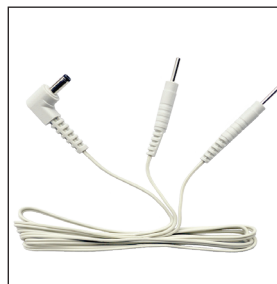

## ENAR ET Acu-Point Probe

\$175

The ET Acu-Point Probe is an extension electrode for treating keypoints and difficult access areas. Fully functional for Dose mode, and for personal dental. Acupuncturists use ENAR with this Acu-Point Probe to precisely treat meridians.

## ENAR Adhesive Pads

\$30

Adhesive Pads are reusable. Supplied in a pack of 8 Small pads, 4 Large pads, 2 X-Large or 2 Butterfly pairs. Useful in applying to any areas requiring extended ENAR therapy. Their stickiness may be revived with a drop of water, for a while.

## ENAR 2-Way Leads

\$30

ENAR 2-Way heavy-duty Leads are useful for applying ongoing treatment to any areas where you can 'set ENAR and forget'. With an ENAR in your pocket, enjoy a treatment while moving. New = Conductive Garments range incl glove/sock/sleeve.

## ENAR 4-Way Leads

\$85

The 4-Way Leads are able to apply treatment to an even more dispersed area and are useful in energetic techniques where the goal is to lift overall energy. You can enjoy a lengthy treatment while going about other activities.