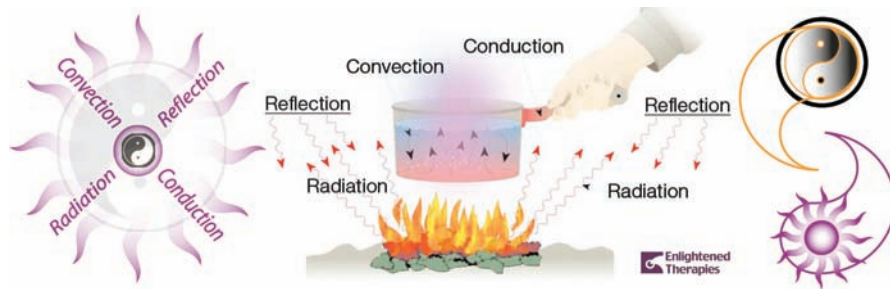

- 1** to help **PROTECT** the body by deflecting away external energy influences
 - 2** to help **REFLECT** Back to the body its own energy output = BioFeedback
 - 3** to help **BALANCE** the body's multiple energies by establishing a Cocoon
 - 4** to help **RESTORE** core body temperature, BioBlanket over the InfraBed
- Whether you use BioBlanket by itself, Yin or Yang side up or down, BioBlanket gives you both external Protection + internal Reflection.

Enlightened
Therapies

Helping Every Body Heal

YIN Side of Cover shown
BioBlanket King Single
120 x 200 cm \$330

BioBlanket

BioBlanket

Multi layers inside the BioBlanket are designed to protect and also prevent the body's various energetic emissions from dissipating outwards. These layers reflect bodily energetic emissions, incl thermal, back onto the body.