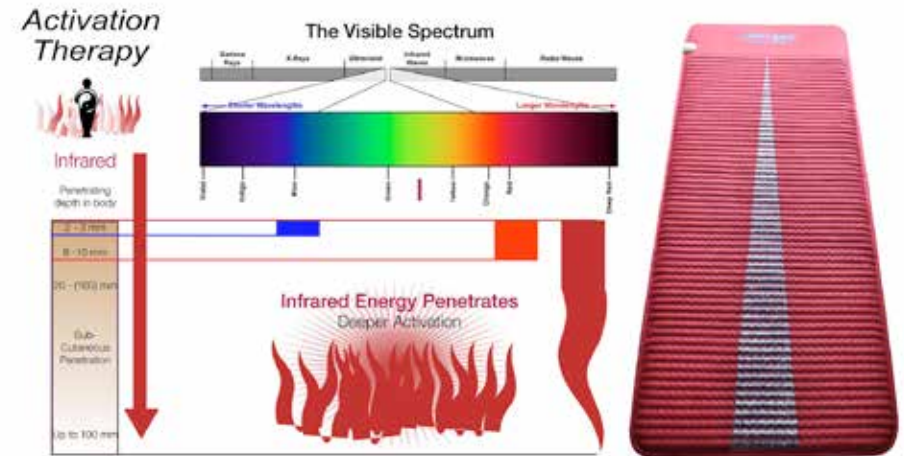

The new radiant energy therapy underlay that synergizes 2 therapy components: Far-Infra-Red -Energy Light and Amethyst Crystal Energy

delivering Core Activation Therapy that deeply penetrates to support restoring and raising the core body temperature and blood circulation, for better health and healing.

Typically ET's InfraBed users report "Feeling Better + Moving Better"

BiBlanket®

INFRABED®
Radiant Thermal Therapy

Far-Infra-Red-Energy (FIRE) Light generation is Nature's own healing heat. FIRE's radiant heat can penetrate up to 3 to 10 cms into the body, creating deep nerve, organ, joint, muscle and tissue therapy, reducing stress, relieving pain, by increasing circulation and metabolism, facilitating normal core body temperature.

InfraBed® comes with a **precise controller for heat range (20C - 70C)** and a timer allowing you to find and set your preferred intensity and length of sessions. Long-low temp sessions suit general health, short-hi temp, suit therapeutic uses.

InfraBed includes **high-quality leather-like fabric surface** that is both attractive and soft to the touch and yet quite durable, + two quality fitted protective covers.

INFRA BED[®]
Radiant Thermal Therapy