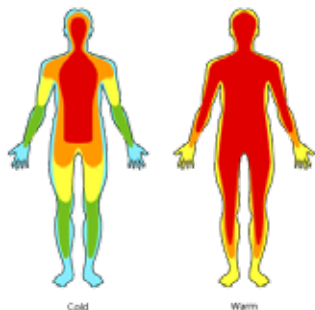

INFRA BED®
Radiant Thermal Therapy

InfraBed®

EMF 2-way protection

NEW

Feeling Better + Moving Better

4 Sizes Sizes ~ First Quality, 3 Year Warranty

Mini Pad ~ 45 x 45 cm $440 incl GST

Chair Pod ~ 94 x 45 cm $880 incl GST

Massage ~ 150 x 60 cm $1360 incl GST

Single Bed ~ 194 x 80 cm $1660 incl GST

BioBlanket® is NOT an ARTG Tregistered therapeutic medical device, so *any use with any medical condition should have your doctor's approval.*

InfraBed's core activation therapy is based on traditional and modern thermal therapy combined with Amethyst Crystals, Far Infra Red Energy and Negative Ions in a multi-layered quality constructed underlay that

MAY HELP TO

- *Relieve Aches, Pains - Improve Joint Mobility*
- *Improve Blood Circulation - Stimulate Metabolism*
- *Heat to Reduce Weight and Help Detoxification*

- King Single Bed _____
  194 x 80
- Medium
  Massage Bed _____
  150 x 60
- Chair Pod _____
  94 x 45
- Mini Pad _____
  45 x 45