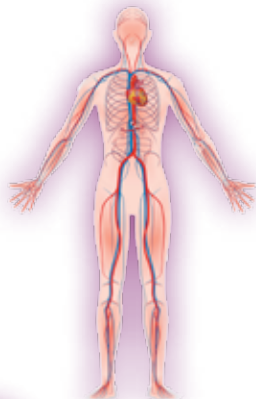

INFRA BED®
Radiant Thermal Therapy

InfraBed®

EMF 2-way protection

NEW

Feeling Better + Moving Better

4 Sizes Sizes ~ First Quality, 3 Year Warranty

Mini Pad ~ 45 x 45 cm $440 incl GST

Chair Pod ~ 94 x 45 cm $880 incl GST

Massage ~ 150 x 60 cm $1360 incl GST

Single Bed ~ 194 x 80 cm $1660 incl GST

BioBlanket® is NOT an ARTG Tregistered therapeutic medical device, so *any use with any medical condition should have your doctor's approval.*

InfraBed's core activation therapy is based on traditional and modern thermal therapy combined with Amethyst Crystals, Far Infra Red Energy and Negative Ions in a multi-layered quality constructed underlay that

MAY HELP TO

- *Relieve Aches, Pains - Improve Joint Mobility*
- *Improve Blood Circulation - Stimulate Metabolism*
- *Heat to Reduce Weight and Help Detoxification*

- King Single Bed _____
  194 x 80
- Medium
  Massage Bed _____
  150 x 60
- Chair Pod _____
  94 x 45
- Mini Pad _____
  45 x 45